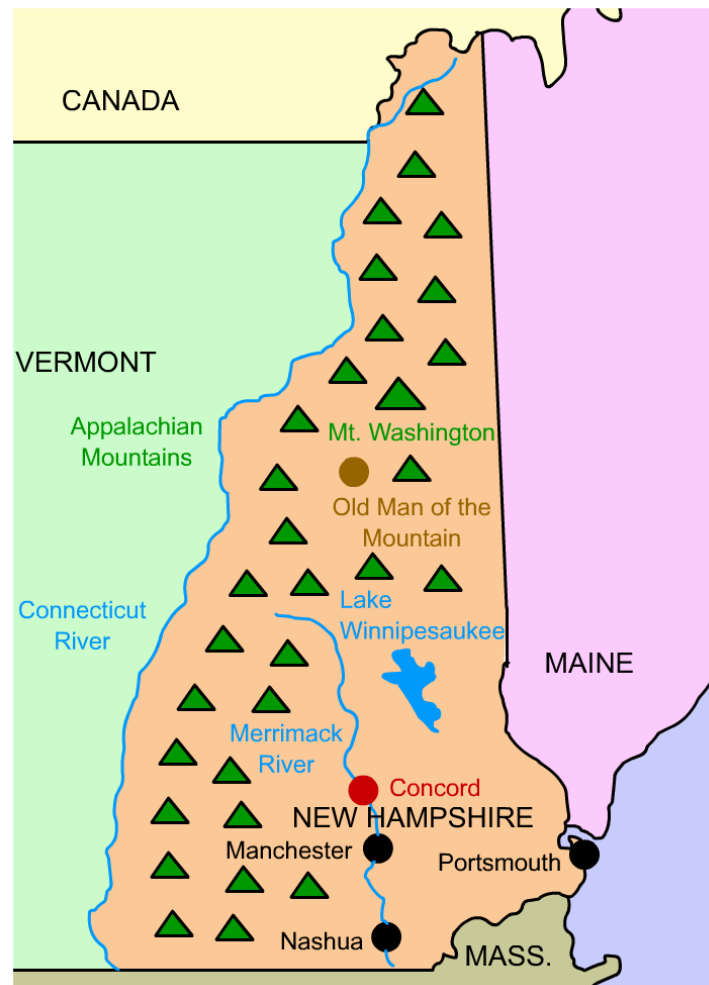

New Hampshire

Capital: Concord

Area: 9,351 sq. miles (46th)

Population: 1,343,000 (41st)

Date of Union Entry: 6/21/1788 (9th state)

State Bird: Purple Finch

State Flower: White Birch

State Tree: Purple Lilac

Highest Point: Mt. Washington (6,288 feet)

Motto: Live Free or Die