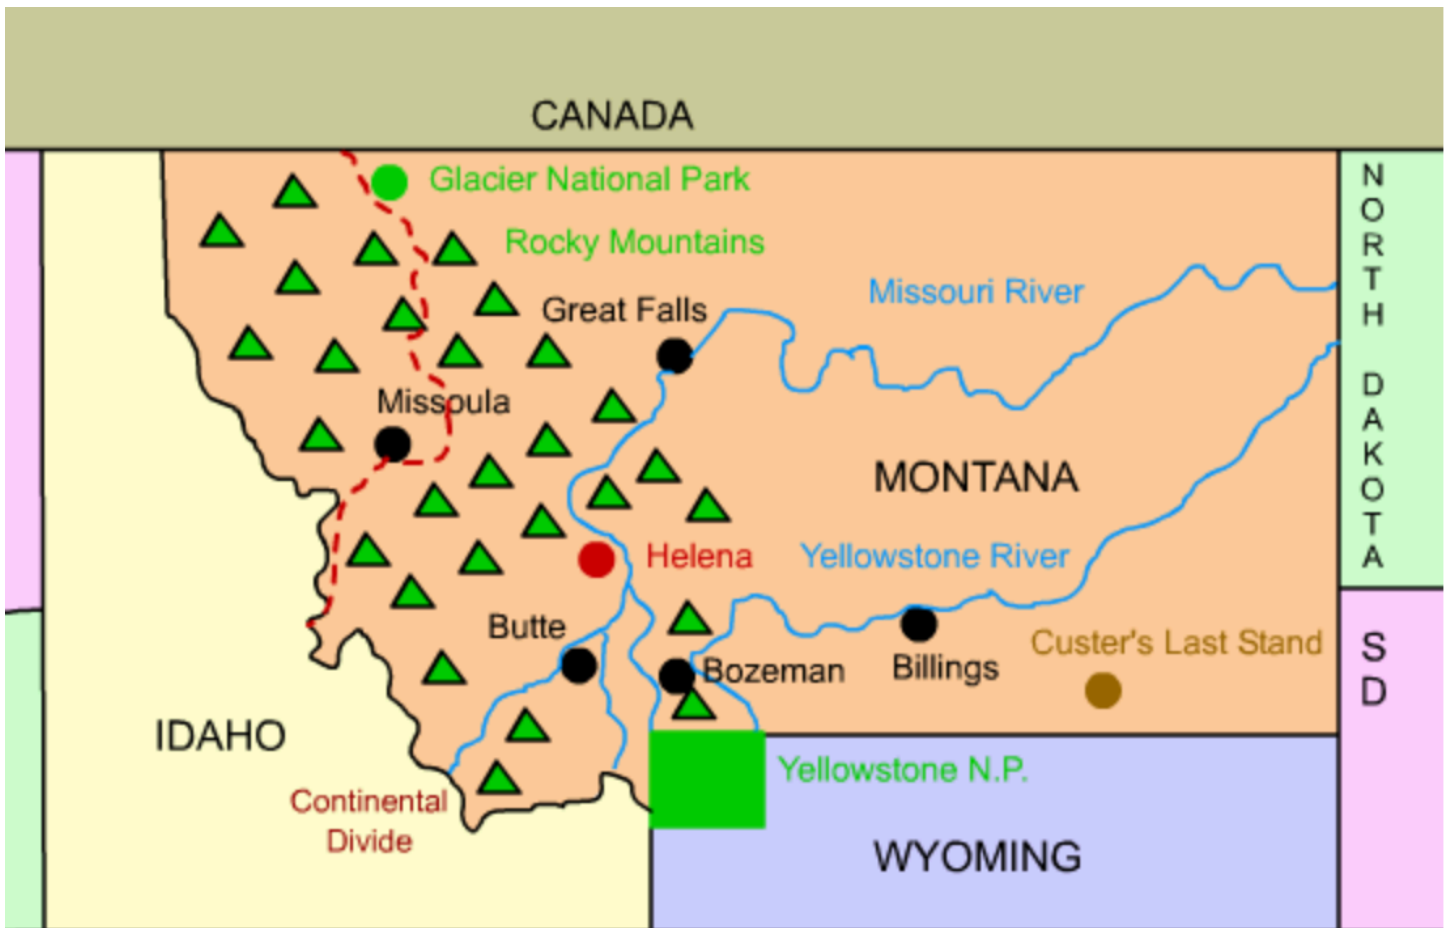

MONTANA

Capital: Helena

Area: 147,046 sq. miles (4th)

Population: 1,074,000 (43rd)

Date of Union Entry: 11/8/1889 (41st state)

State Bird: Western Meadowlark

State Flower: Bitterroot

State Tree: Ponderosa Pine

Highest Point: Granite Peak – 12,799 feet

Motto: Gold and Silver