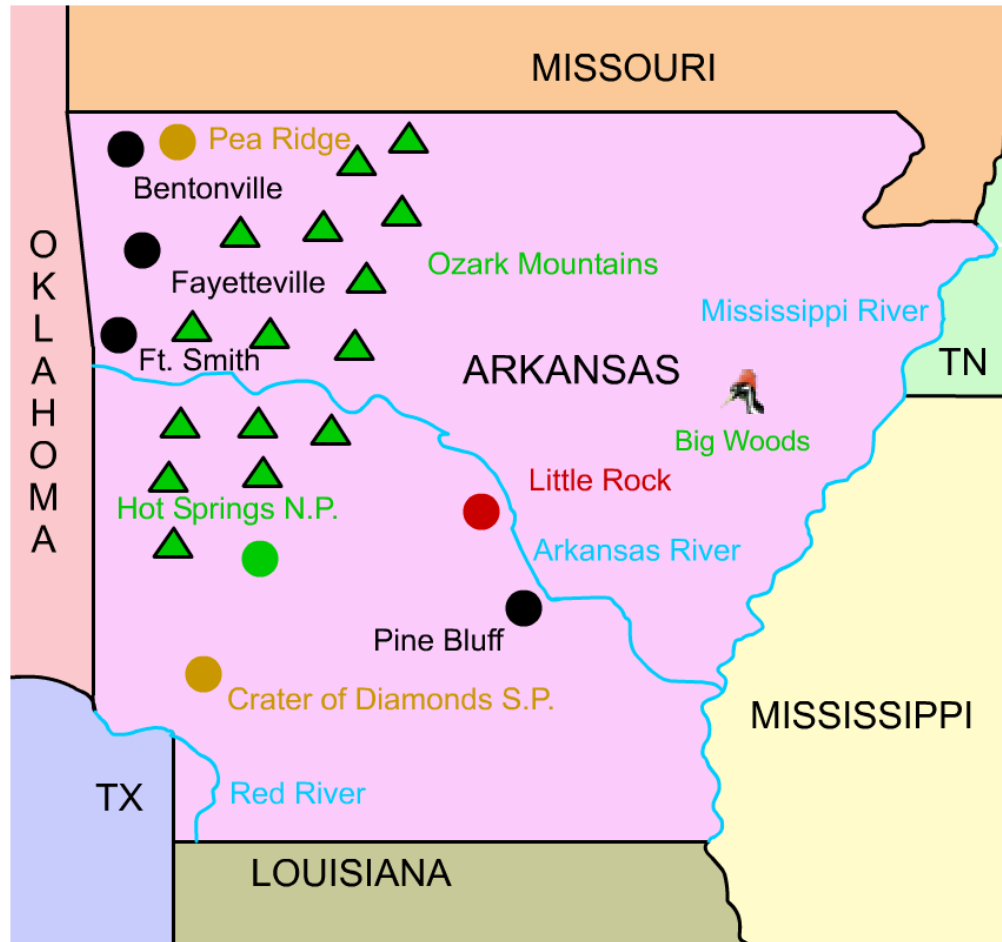

Arkansas

Capital: **Little Rock**

Area: **53,182 sq. miles (29th)**

Population: **3,036,000 (33rd)**

Date of Union Entry: **6/15/1836 (25th state)**

State Bird: **Mockingbird**

State Flower: **Apple Blossom**

State Tree: **Pine Tree**

Highest Point: **Mount Magazine – 2,753 feet**

Motto: **“Regnat populous” The People Rule**