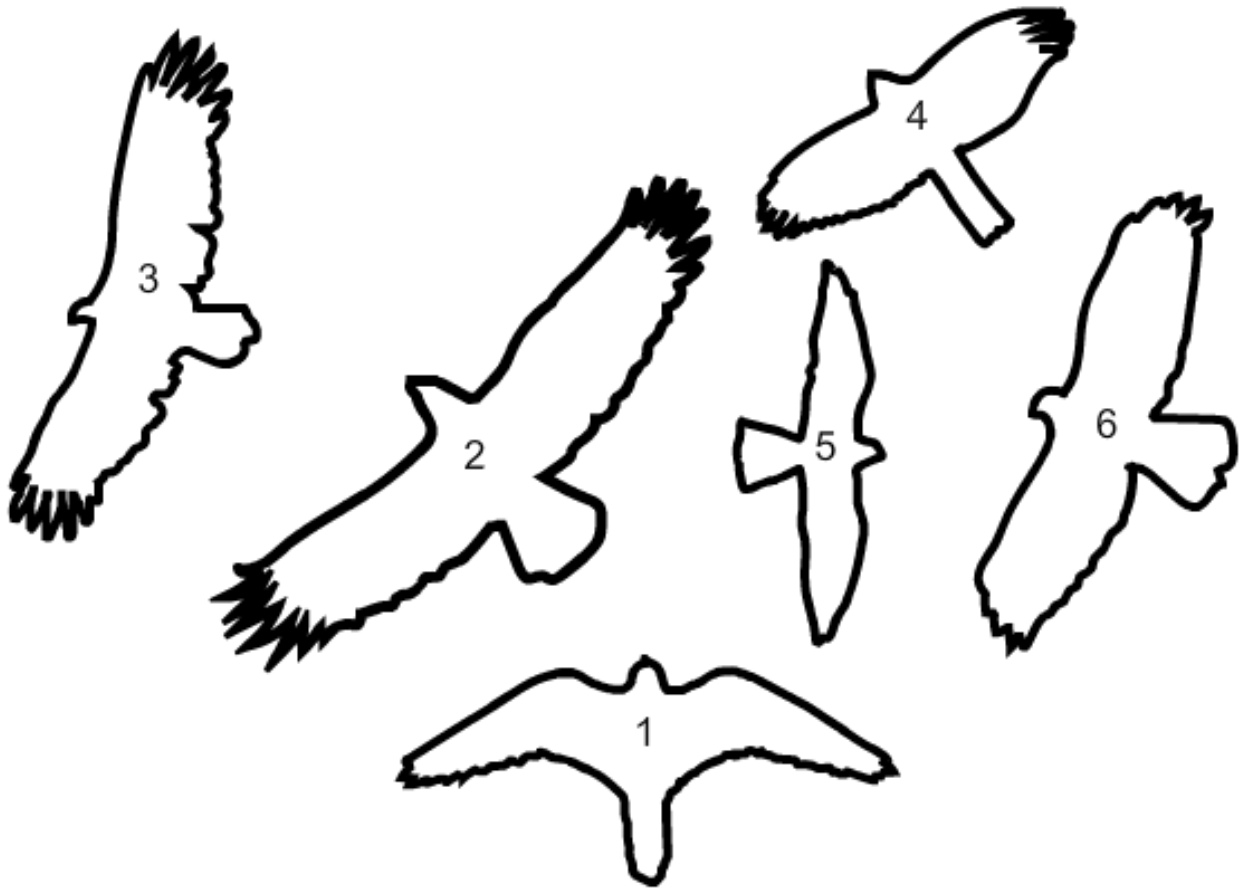

Bird of Prey Silhouettes

Name _____

Birds of prey can often be identified in poor light by their silhouettes. Read the descriptions and match the silhouettes with their correct birds of prey.

Description	I am Number....
Bald Eagle – This is a very large, long-winged bird of prey, with a rather short, wedge-shaped tail.	
Cooper’s Hawk – This is a medium-sized, short-winged, long-tailed hawk that specializes in chasing and capturing birds in flight or on the ground.	
Turkey Vulture – This is a large, long-winged scavenger, nearly the size of an eagle.	
Peregrine Falcon – This is a long-tailed, long-winged bird of prey, somewhat larger than hawks and kites.	
Red-tailed Hawk – This is a large, thick hawk with a broad tail and long wings.	
Mississippi Kite – This is a small, slender, long-winged bird of prey.	

Answers

Description	I am Number....
Bald Eagle – This is a very large, long-winged bird of prey, with a rather short, wedge-shaped tail.	2
Cooper’s Hawk – This is a medium-sized, short-winged, long-tailed hawk that specializes in chasing and capturing birds in flight or on the ground.	4
Turkey Vulture – This is a large, long-winged scavenger, nearly the size of an eagle.	3
Peregrine Falcon – This is a long-tailed, long-winged bird of prey, somewhat larger than hawks and kites.	1
Red-tailed Hawk – This is a large, thick hawk with a broad tail and long wings.	6
Mississippi Kite – This is a small, slender, long-winged bird of prey.	5