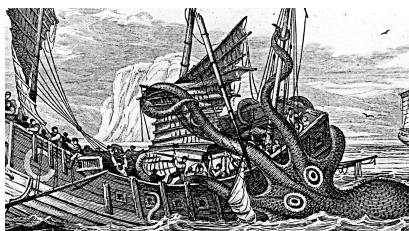

Gallery of Mythical Creatures

Name _____

Read the descriptions below and then draw and color the mythical creature

<p>The unicorn was actually thought to have the body of a horse, the legs of an elephant, the tale of a boar, and of course, the single, long horn coming from its forehead.</p>	<p>The kraken was described as a giant octopus-like creature that could wrap itself around ocean ships and drag them to the bottom. It was thought to produce deadly whirlpools.</p>
<p>The yeti, or abominable snowman, was a huge, two-legged, ape-like creature that roamed the snowy Himalayan Range of Nepal. Some have reported it to have at least some human qualities.</p>	<p>The loch ness monster was said to be a giant serpent or ancient plesiosaur that lives in the bottom of Loch Ness in Scotland. Photographs have shown something in the lake with a long neck and a hump protruding from the water.</p>