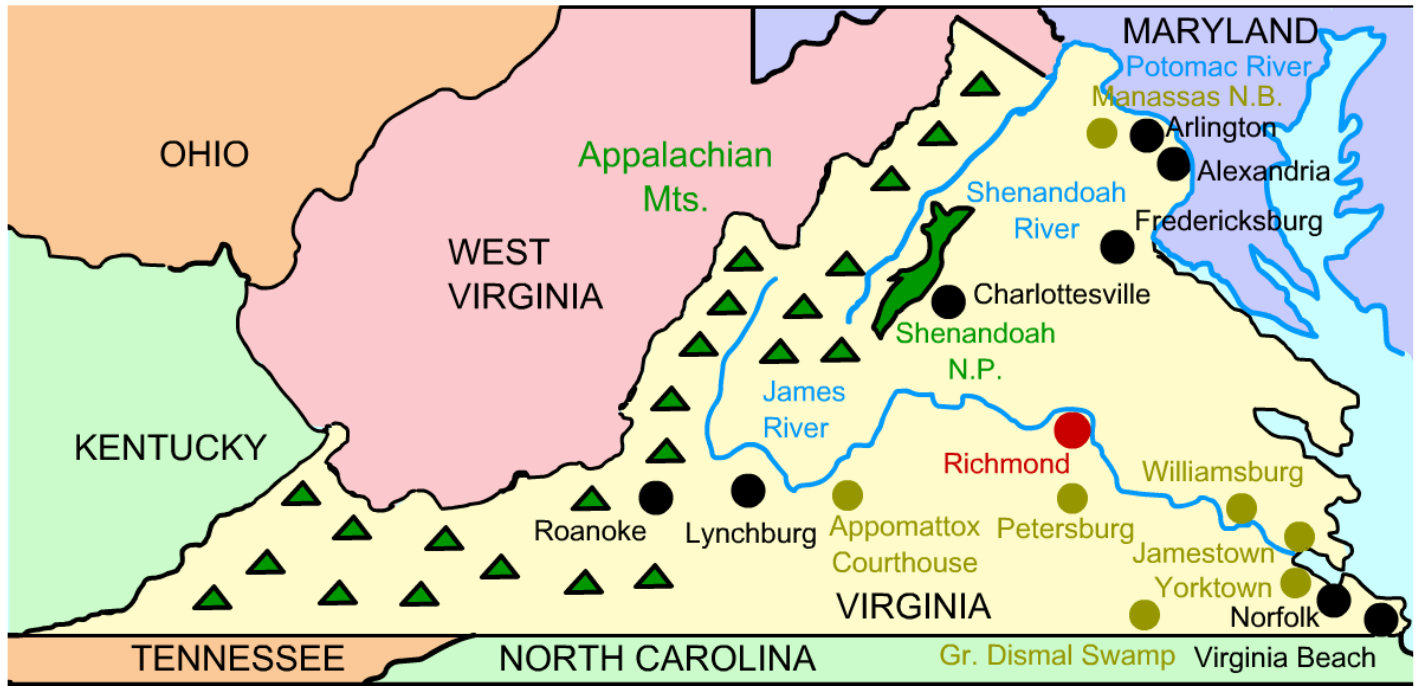

Virginia

Capital: **Richmond**

Area: **42,769 sq. miles (35th)**

Population: **8,470,000 (12th)**

Date of Union Entry: **6/25/1788 (10th state)**

State Bird: **Cardinal**

State Flower: **Dogwood**

State Tree: **Dogwood**

Highest Point: **Mt. Rogers (5,729 feet)**

Motto: **Sic Semper Tyrannis (Thus Always to Tyrants)**