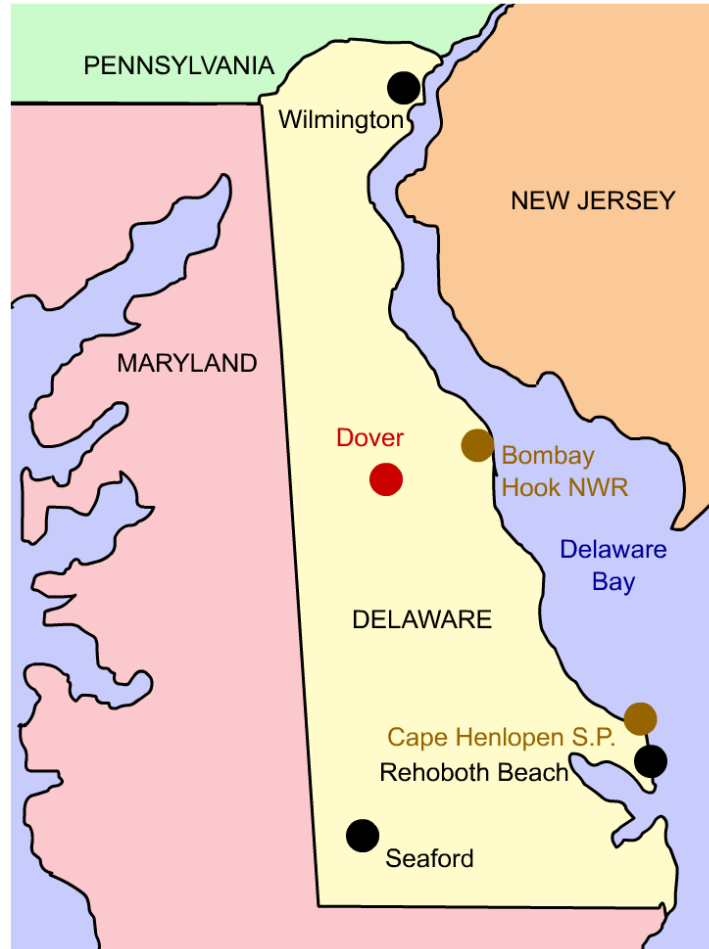

Delaware

Capital: **Dover**

Area: **1,954 sq. miles (49th)**

Population: **962,000 (45th)**

Date of Union Entry: **12/7/1787 (1st state)**

State Bird: **Blue Hen Chicken**

State Flower: **Peach Blossom**

State Tree: **American Holly**

Highest Point: **High Point (1,803 feet)**

Motto: **Liberty and Independence**