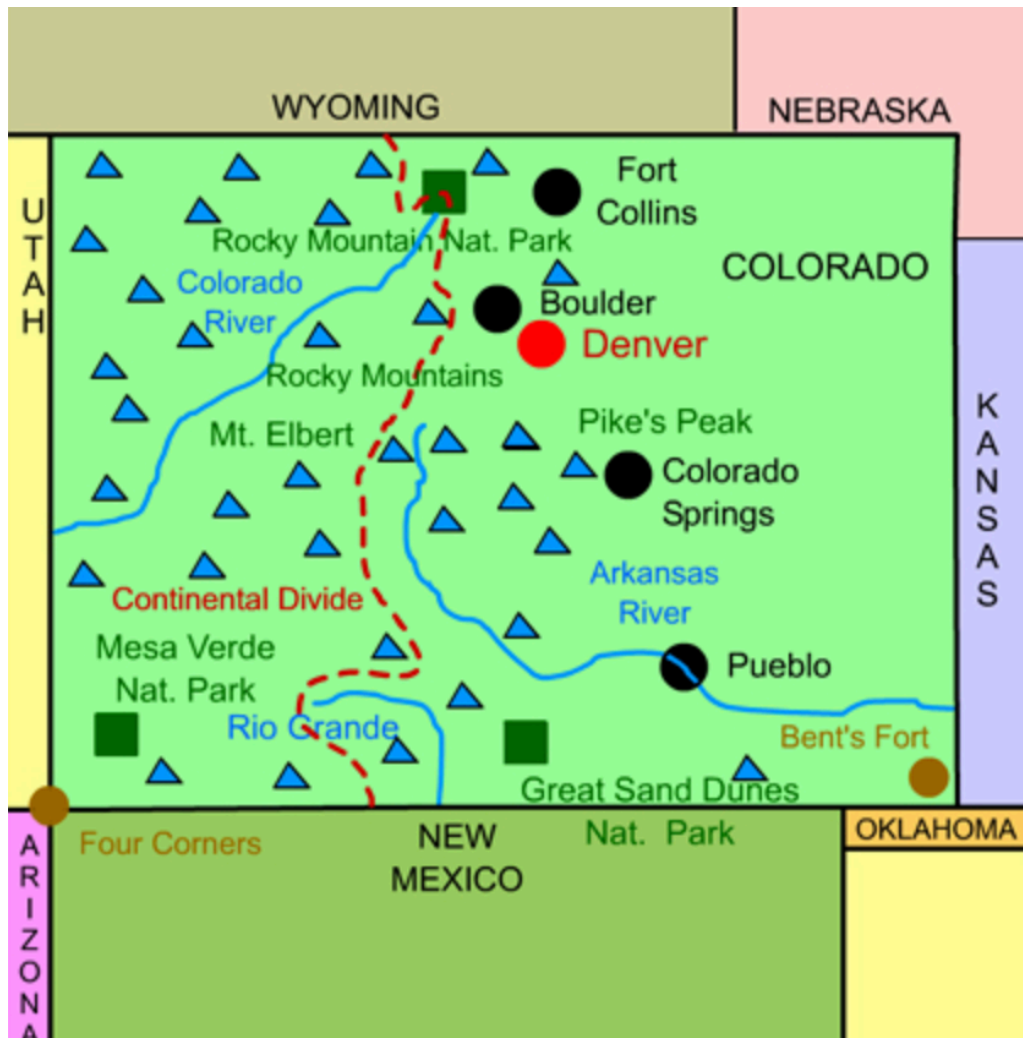

Colorado

Capital: Denver

Area: 104,100 sq. miles (8th)

Population: 5,760,000 (21st)

Date of Union Entry: 9/9/1850 (35th state)

State Bird: Lark Bunting

State Flower: Rocky Mountain Columbine

State Tree: Colorado Blue Spruce

Highest Point: Mt. Elbert – 14,433 feet

Motto: Nothing Without Providence